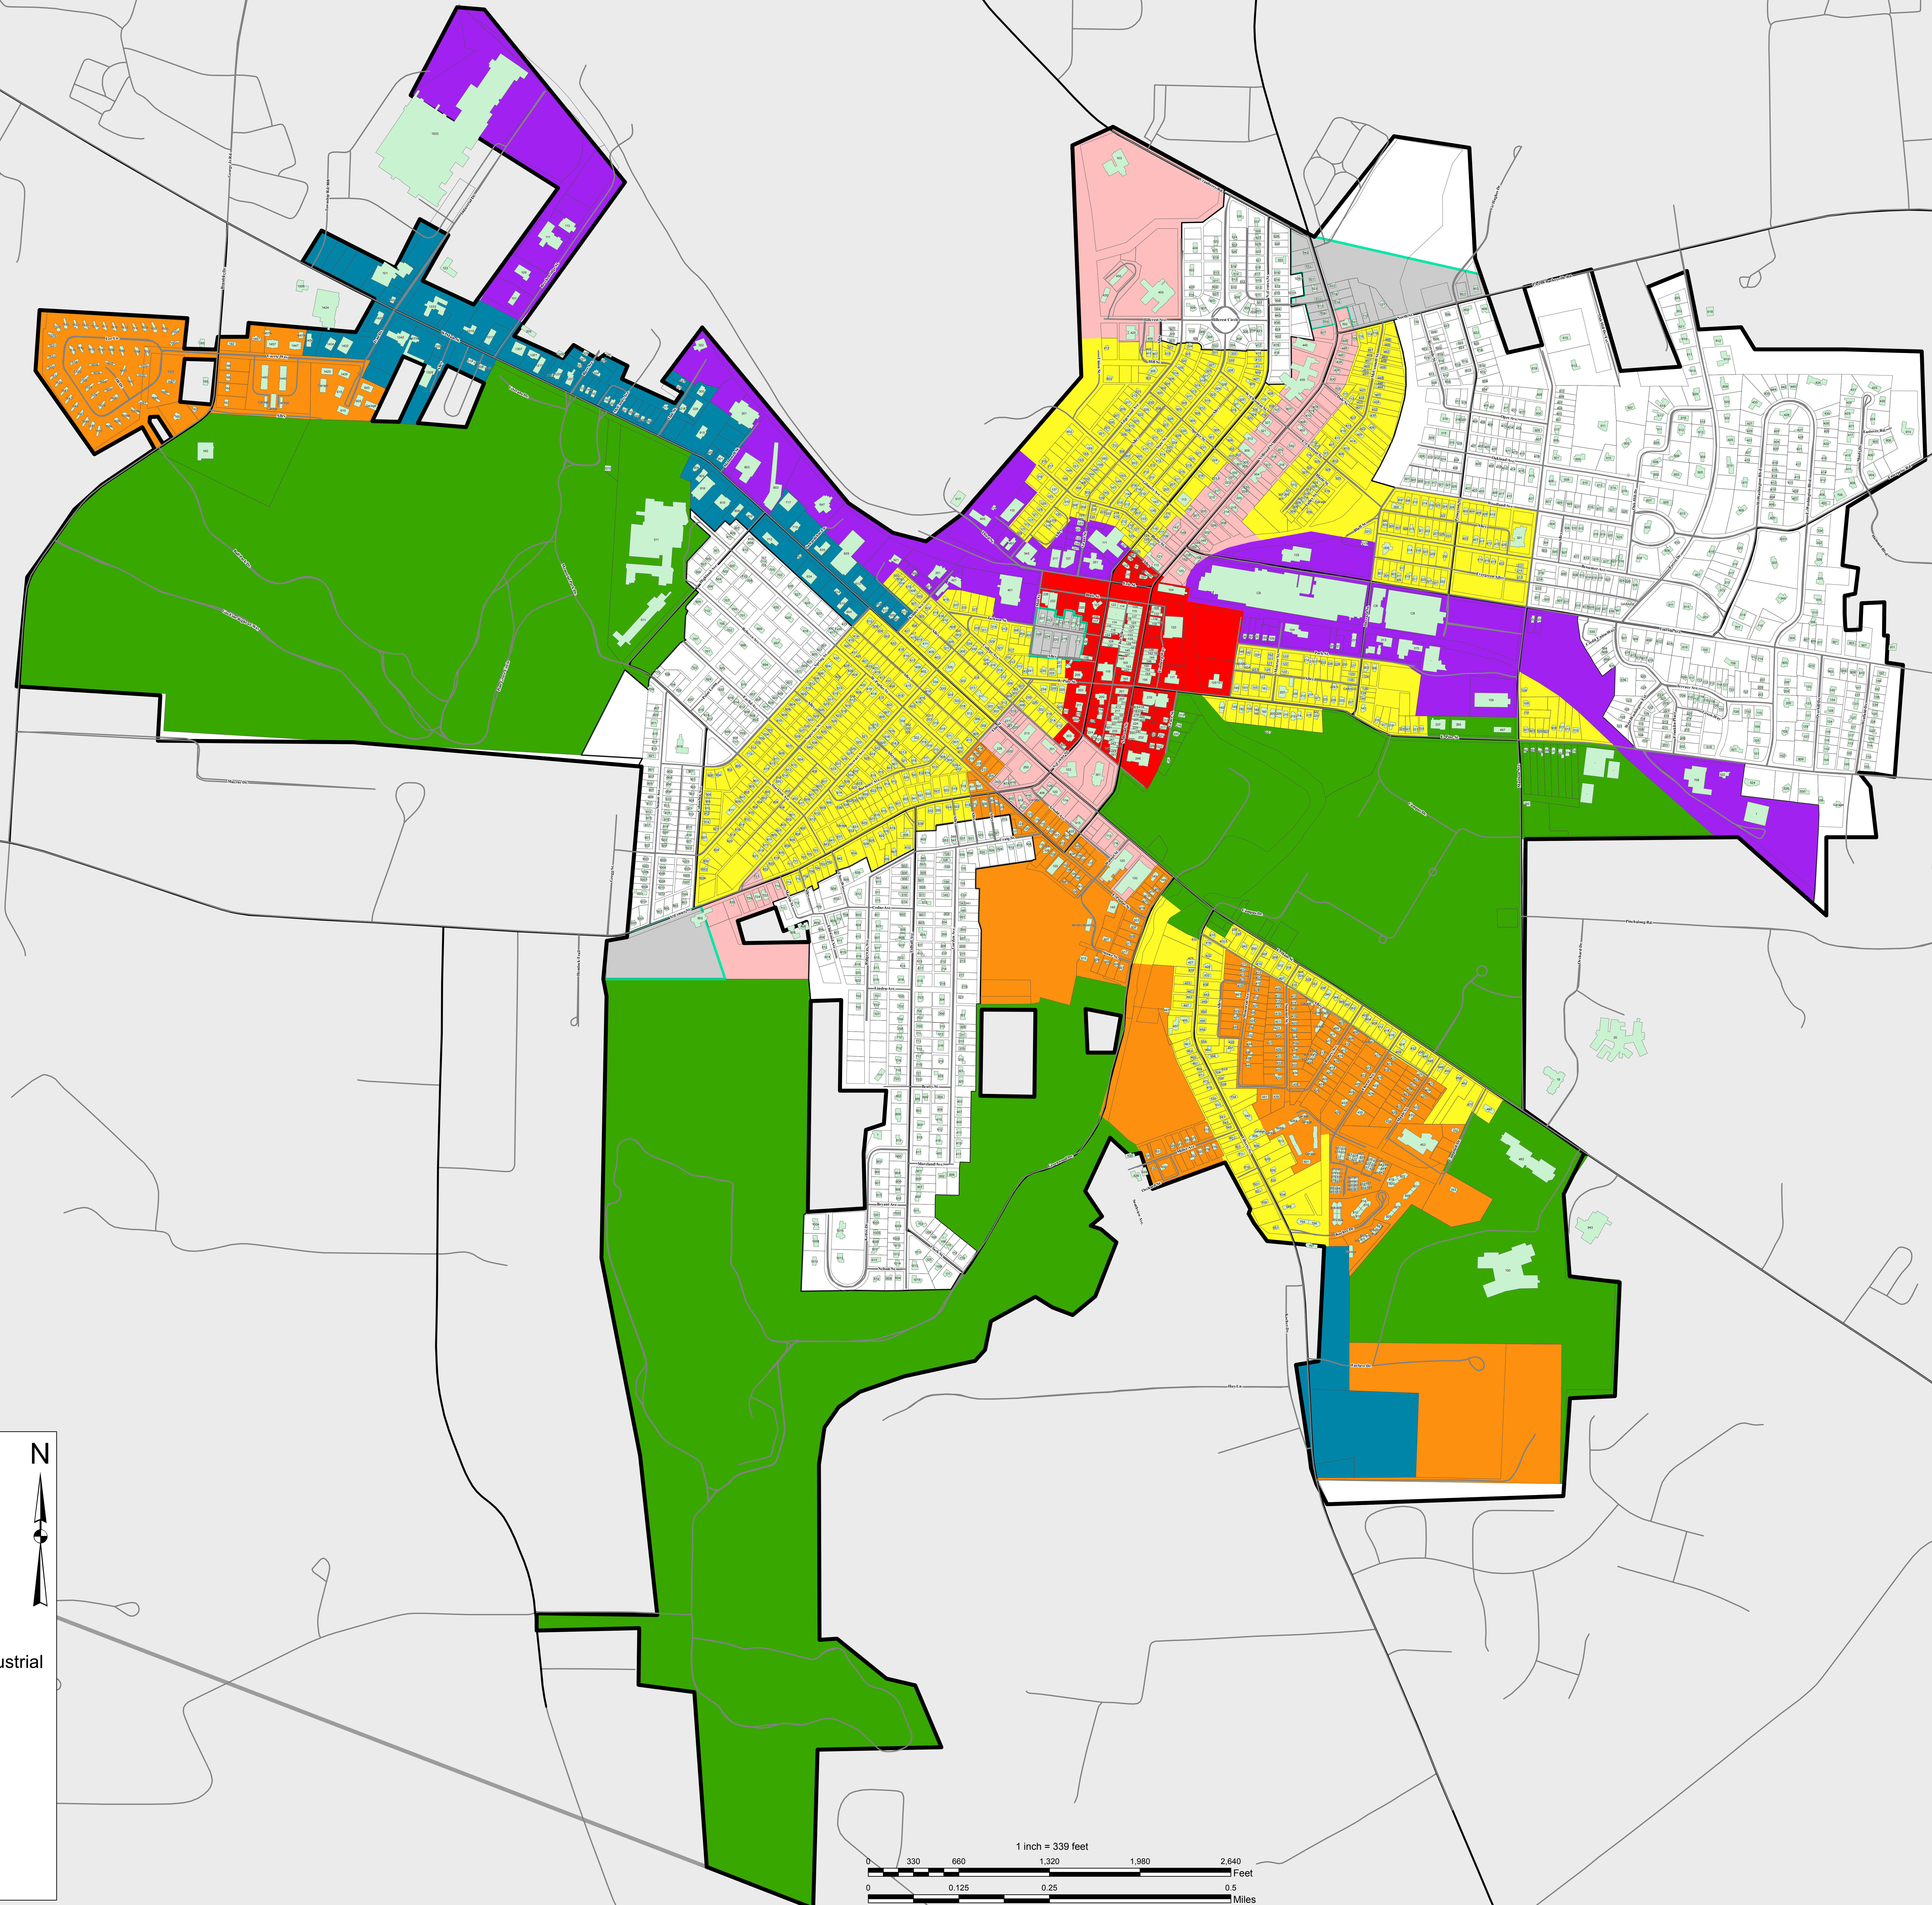

Grove City Borough
 Proposed Zoning Map
 Unofficial - Official
 Zoning Map Located
 At Municipal Building

Legend

- Roads
- Address Buildings
- Zoning Districts**
- C-1 - Central Commercial
- C-2 - Commercial
- HCLI - Highway Commercial Light Industrial
- I - Industrial
- P-1 - Public Institutional
- R-1A Residential
- R1B - Residential
- R-2 - Residential
- RLC - Residential Limited Commercial

Diamond