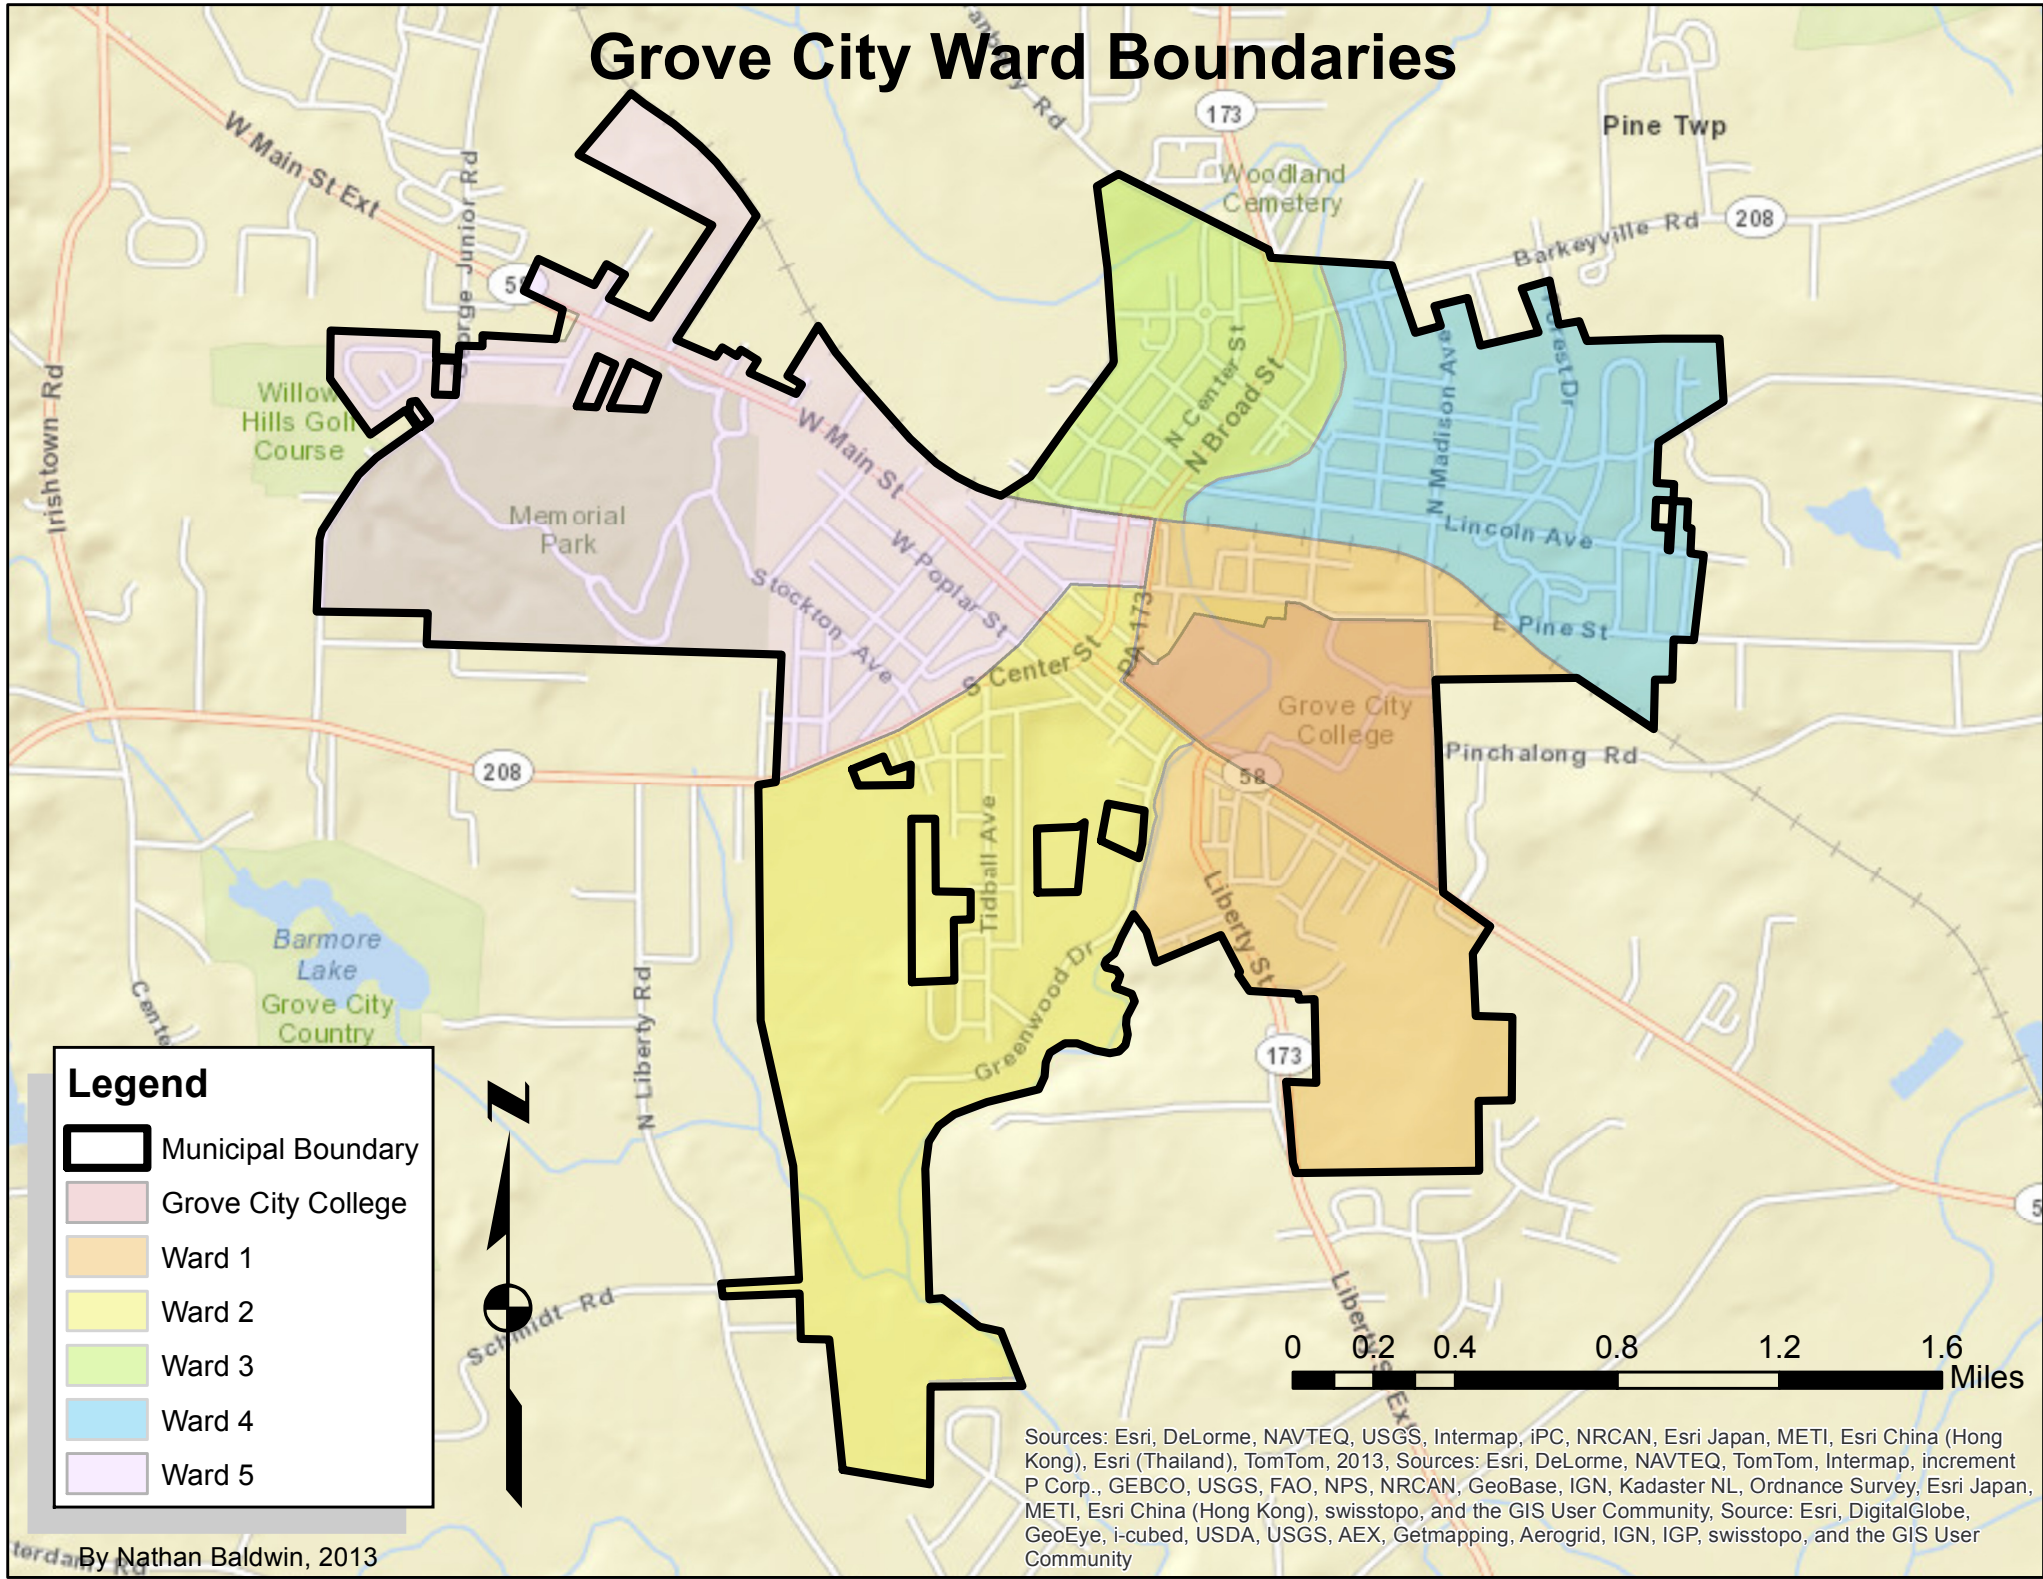

Grove City Ward Boundaries

Legend

- Municipal Boundary
- Grove City College
- Ward 1
- Ward 2
- Ward 3
- Ward 4
- Ward 5

Sources: Esri, DeLorme, NAVTEQ, USGS, Intermap, IPC, NRCAN, Esri Japan, METI, Esri China (Hong Kong), Esri (Thailand), TomTom, 2013, Sources: Esri, DeLorme, NAVTEQ, TomTom, Intermap, increment P Corp., GEBCO, USGS, FAO, NPS, NRCAN, GeoBase, IGN, Kadaster NL, Ordnance Survey, Esri Japan, METI, Esri China (Hong Kong), swisstopo, and the GIS User Community, Source: Esri, DigitalGlobe, GeoEye, i-cubed, USDA, USGS, AEX, Getmapping, Aerogrid, IGN, IGP, swisstopo, and the GIS User Community